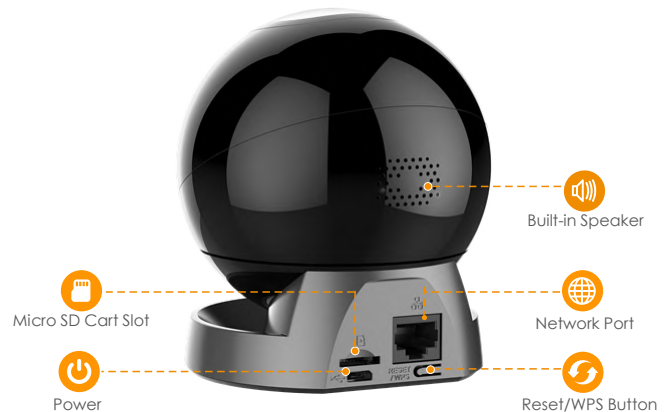

Imou

Ranger Pro

1080P H.265 Wi-Fi Pan & Tilt Camera

With 1080P Full HD live monitoring and 0~355° pan & 0~90° tilt features, Ranger Pro ensures every corner of your home completely covered. Privacy function helps protect your personal privacy when you are home, and Smart Tracking function lets the camera follow moving objects when it detects images changing.

Wi-Fi Connection

IEEE802.11b/g/n(2.4GHz)

Stay close with what you care

With Cloud service, you will have access to what you care as long as Internet is available. You can record daily or motion videos on Cloud and playback anytime anywhere.

Front View

Back View

Specifications

Camera

1/2.7" 2Megapixel Progressive CMOS
 2MP (1920 x 1080)
 Night Vision: 10m(33ft) Distance
 3.6mm Fixed Lens
 Field of View : 89° (H), 48° (V), 107° (D)
 355° Pan & 0~90° Tilt

Auxiliary Interface

Micro SD Card Slot (up to 128GB)
 Built-in Mic & Speaker
 WPS/Reset Button

General

DC 5V2A Power Supply
 Power Consumption: <7.5W
 Working Environment: -10° C ~ +45° C, Less Than 95%RH
 Dimensions: 90 x 90 x 108mm (3.5 x 3.5 x 4.3inch)
 Weight: 250g (0.55lb)
 CE, FCC, UL