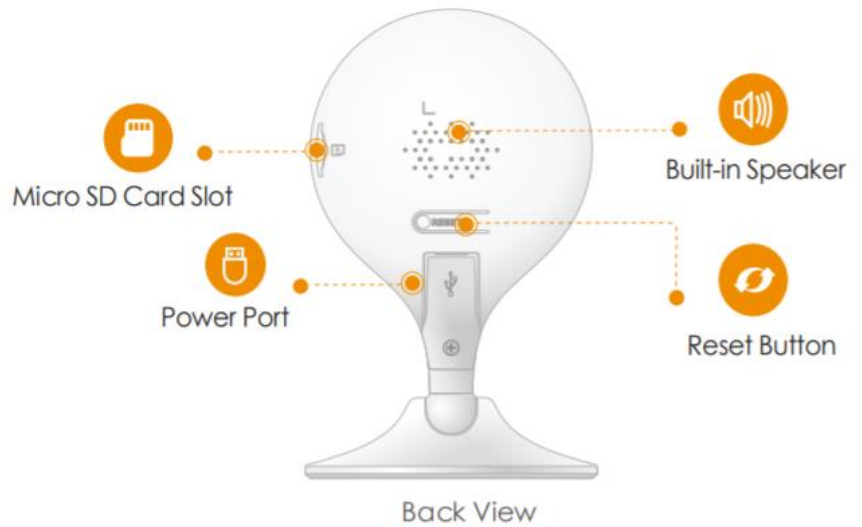

Two-way Talk

Communicate with family and pets easily

Wi-Fi Connection

IEEE802.11b/g/n(2.4GHz)

Stay close with what you care

With Cloud service, you will have access to what you care as long as Internet is available. You can record daily or motion videos on Cloud and play back anytime anywhere.

Specifications

Camera

1/2.7" 2 Megapixel Progressive CMOS
2MP(1920 x 1080)
Night Vision: 10m(33ft) Distance
2.8mm Fixed Lens
Field of View : 112° (H), 58° (V), 131° (D)

Video & Audio

Video Compression : H.265/H.264
Up to 25/30fps Frame Rate
16x Digital Zoom
Two-way Audio